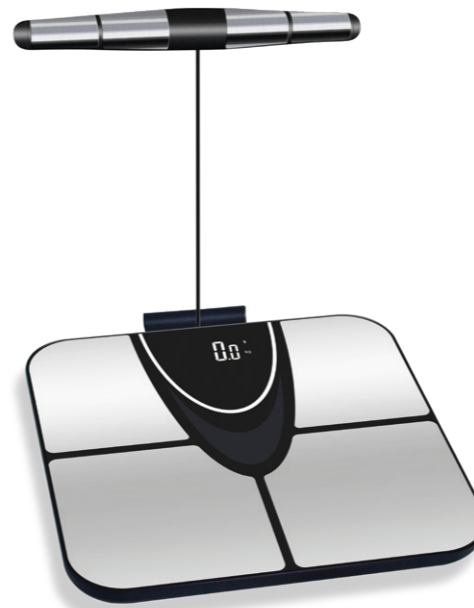

# Eight Electrodes Body Fat Scale

The Eight Electrodes Body Fat Scale what is used to measure the data of upper limbs, trunk, lower limbs and other human body segments, so as to better know of which the body fat and skeletal muscle distribution.

## G71E-BT

Product Size:360x320x40 mm  
 Material :ITO Tempered Glass+ABS Plastic  
 Capacity:180kg/396lb d=100g/0.2lb  
 Unit:kg/lb/st.lb  
 LED size:67x27mm  
 Power:4x1.5V AAA batteries

## G71-B

Product Size:360x320x40mm  
 Material :Tempered Glass+ABS Plastic+Stainless Steel  
 Capacity:180kg/396lb d= 100g/0.2lb  
 Unit:kg/lb/st.lb  
 LCD: 75.5x37.5mm  
 Power:4x1.5V AAA batteries

## G71E-B

Product Size:360x320x40mm  
 Material :Tempered Glass+ABS Plastic+Stainless Steel  
 Capacity:180kg/396lb d=100g/0.2lb  
 Unit:kg/lb/st.lb  
 LED size:67x27mm  
 Power:4x1.5V AAA batteries